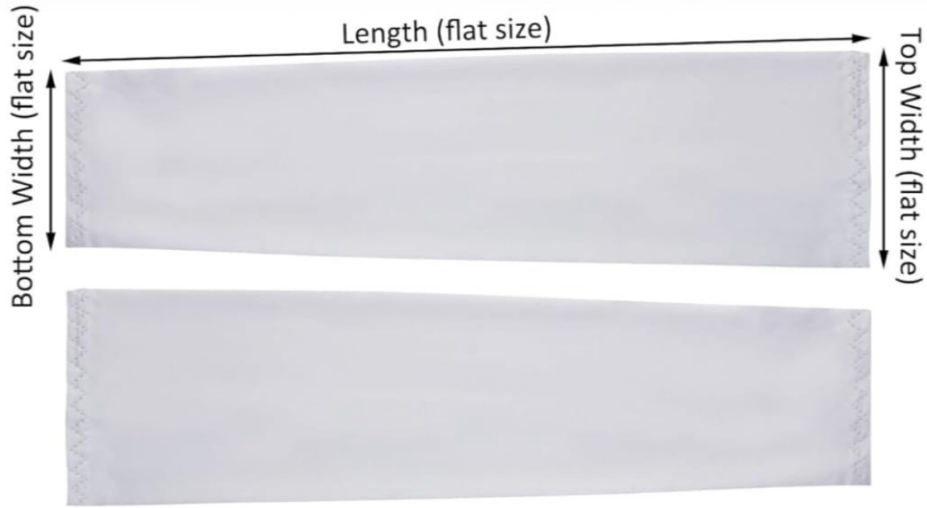

Measure completely around your forehead at the fullest part.

The tape should be about $\frac{1}{2}$ " above each ear.

SIZE	CM
XS	48
S	51
M	54
L	57
XL	60

PRODUCT SIZE

SIZE / Inches	S	M	L	XL
Length	11.4 - 11.8"	12.6 - 13"	13.78 - 14.17"	14.57 - 14.96"
Top Width	3.15 - 3.35"	3.54 - 3.74"	4.13 - 4.33"	4.53 - 4.72"
Bottom Width	2.16 - 2.36"	2.56 - 2.76"	2.95 - 3.15"	3.35 - 3.54"
Recommended Age	4 - 7 Years	8 - 10 Years	11 - 14 Years	15 - 18 Years

SIZE / cm	S	M	L	XL
Length	29 - 30cm	32 - 33cm	35 - 36cm	37 - 38cm
Top Width	8 - 8.5cm	9 - 9.5cm	10.5 - 11cm	11.5 - 12cm
Bottom Width	5.5 - 6cm	6.5 - 7cm	7.5 - 8cm	8.5 - 9cm
Recommended Age	4 - 7 Years	8 - 10 Years	11 - 14 Years	15 - 18 Years